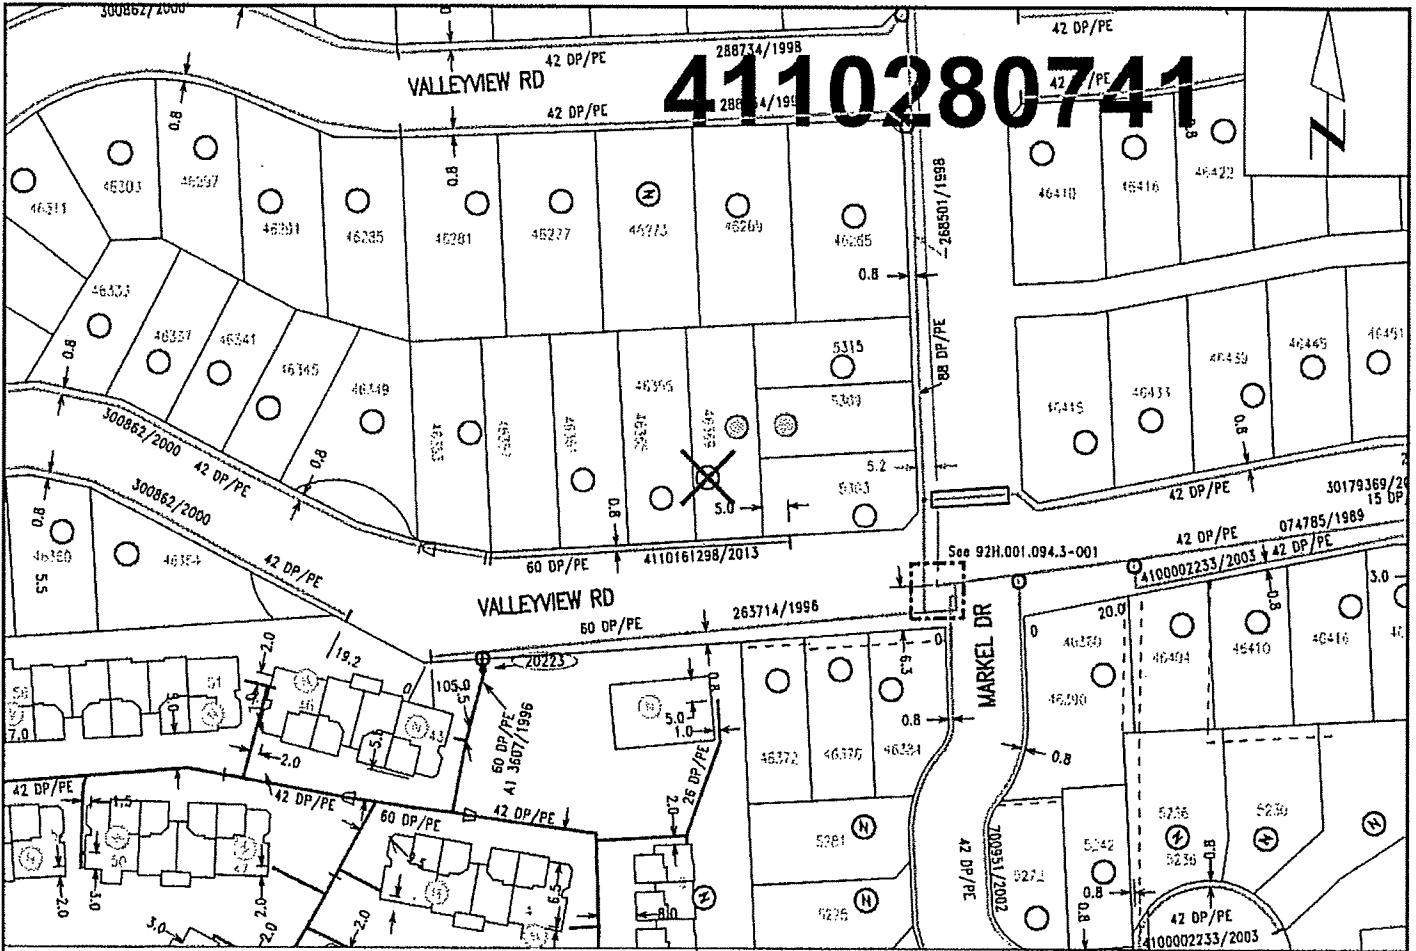

4110280741

Nearest Intersection: Lutz Rd and Markel Dr.
Distance from lot to Intersection is 54 meters (73 degrees East of South).
View Scale: 1:1000

46369 Valleyview Rd, Chilliwack
Order #: 30959184 Prem #: 10078548 City Limits: Chilliwack
X: 1296563480.00 Y: 462099862.00
2017/11/03